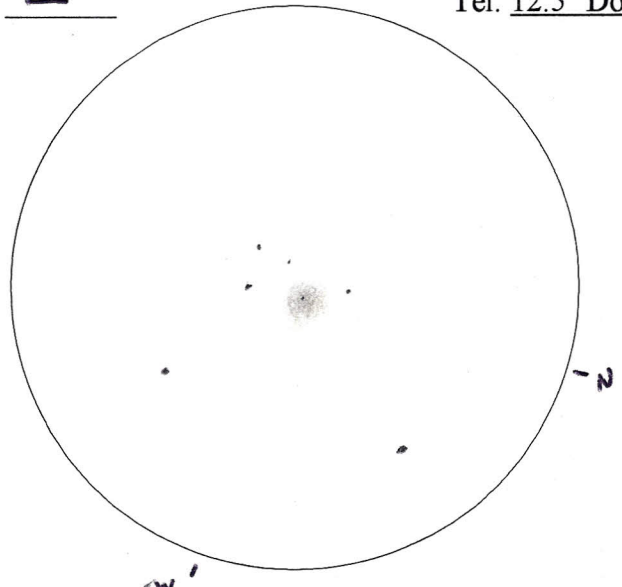

Copyright © 2012 by Robert D. Vickers, Jr.

Object: NGC 488 (H252)-3  
Type: Gal Mag: 10.3 Size: 4.2' x 3.3'  
Date: 10/4/05 Time: 2140-2200 CDT  
T/S(1-10): 8.0/7.5 Eyepiece/X: 12.5mmP/122x  
Fil: — Tel: 12.5" Dob

Basically circular with an extended dim halo. Suddenly brighter at the core with stellar nucleus.

Object: NGC 524 (H151)-1  
Type: Gal Mag: 10.6 Size: 3.2'  
Date: 10/4/05 Time: 2112-2123 CDT  
T/S(1-10): 8.0/7.5 Eyepiece/X: 12.5mmP/122x  
Fil: — Tel: 12.5" Dob

A circular glow becoming slightly brighter toward the center with a faint stellar nucleus

Object: NGC 559 (H48)-7  
Type: OC Mag: 9.5 Size: 4'  
Date: 10/5/05 Time: 1957-2014 CDT  
T/S(1-10): 8.5/8.0 Eyepiece/X: 12.5mmP/122x  
Fil: — Tel: 12.5" Dob

Small cluster w/ 3-4 brighter stars & several dimmer ones. A curved string of stars trails off to the NE. A haze of unresolved stars around the core

Object: NGC 584 (H100)-1  
Type: Gal Mag: 10.8 Size: 3.8'  
Date: 10/5/05 Time: 2215-2230 CDT  
T/S(1-10): 8.5/8.0 Eyepiece/X: 12.5mmP/122x  
Fil: — Tel: 12.5" Dob