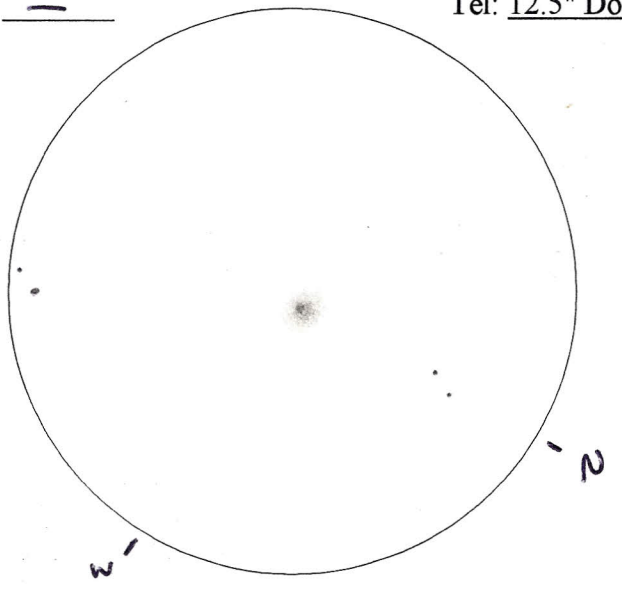

Copyright © 2012 by Robert D. Vickers, Jr.

Object: NGC 488 (H252)-3  
Type: Gal Mag: 10.3 Size: 4.2' x 3.3'  
Date: 10/4/05 Time: 2140-2200 CDT  
T/S(1-10): 8.0/7.5 Eyepiece/X: 12.5mmP/122x  
Fil: — Tel: 12.5" Dob

Basically circular with an extended dim halo. Suddenly brighter at the core with stellar nucleus.

Object: NGC 524 (H151)-1  
Type: Gal Mag: 10.6 Size: 3.2'  
Date: 10/4/05 Time: 2112-2123 CDT  
T/S(1-10): 8.0/7.5 Eyepiece/X: 12.5mmP/122x  
Fil: — Tel: 12.5" Dob

A circular glow becoming slightly brighter toward the center with a faint stellar nucleus

Object: NGC 559 (H48)-7  
Type: OC Mag: 9.5 Size: 4'  
Date: 10/5/05 Time: 1957-2014 CDT  
T/S(1-10): 8.5/8.0 Eyepiece/X: 12.5mmP/122x  
Fil: — Tel: 12.5" Dob

Small cluster w/ 3-4 brighter stars & several dimmer ones. A curved string of stars trails off to the NE. A haze of unresolved stars around the core

Object: NGC 584 (H100)-1  
Type: Gal Mag: 10.8 Size: 3.8'  
Date: 10/5/05 Time: 2215-2230 CDT  
T/S(1-10): 8.5/8.0 Eyepiece/X: 12.5mmP/122x  
Fil: — Tel: 12.5" Dob