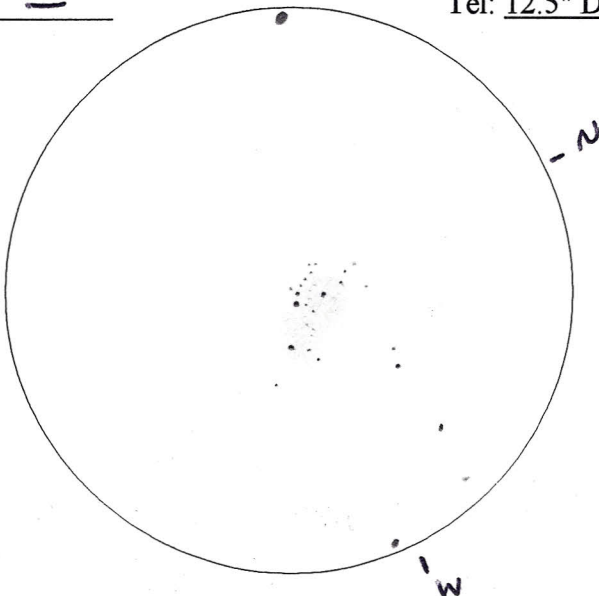

Copyright © 2012 by Robert D. Vickers, Jr.

Object: NGC 488 (H252)-3  
Type: Gal Mag: 10.3 Size: 4.2' x 3.3'  
Date: 10/4/05 Time: 2140-2200 CDT  
T/S(1-10): 8.0/7.5 Eyepiece/X: 12.5mmP/122x  
Fil: — Tel: 12.5" Dob

Basically circular with an extended dim halo. Suddenly brighter at the core with stellar nucleus.

Object: NGC 524 (H151)-1  
Type: Gal Mag: 10.6 Size: 3.2'  
Date: 10/4/05 Time: 2112-2123 CDT  
T/S(1-10): 8.0/7.5 Eyepiece/X: 12.5mmP/122x  
Fil: — Tel: 12.5" Dob

A circular glow becoming slightly brighter toward the center with a faint stellar nucleus

Object: NGC 559 (H48)-7  
Type: OC Mag: 9.5 Size: 4'  
Date: 10/5/05 Time: 1957-2014 CDT  
T/S(1-10): 8.5/8.0 Eyepiece/X: 12.5mmP/122x  
Fil: — Tel: 12.5" Dob

Small cluster w/ 3-4 brighter stars & several dimmer ones. A curved string of stars trails off to the NE. A haze of unresolved stars around the core

Object: NGC 584 (H100)-1  
Type: Gal Mag: 10.8 Size: 3.8'  
Date: 10/5/05 Time: 2215-2230 CDT  
T/S(1-10): 8.5/8.0 Eyepiece/X: 12.5mmP/122x  
Fil: — Tel: 12.5" Dob