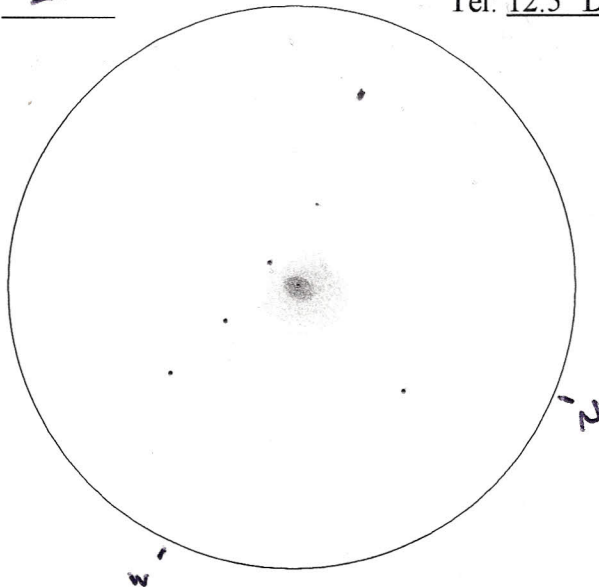

Copyright © 2012 by Robert D. Vickers, Jr.

Object: NGC 488 (H252)-3  
Type: Gal Mag: 10.3 Size: 4.2' x 3.3'  
Date: 10/4/05 Time: 2140-2200 CDT  
T/S(1-10): 8.0/7.5 Eyepiece/X: 12.5mmP/122x  
Fil: — Tel: 12.5" Dob

Basically circular with an extended dim halo. Suddenly brighter at the core with stellar nucleus.

Object: NGC 524 (H151)-1  
Type: Gal Mag: 10.6 Size: 3.2'  
Date: 10/4/05 Time: 2112-2123 CDT  
T/S(1-10): 8.0/7.5 Eyepiece/X: 12.5mmP/122x  
Fil: — Tel: 12.5" Dob

A circular glow becoming slightly brighter toward the center with a faint stellar nucleus

Object: NGC 559 (H48)-7  
Type: OC Mag: 9.5 Size: 4'  
Date: 10/5/05 Time: 1957-2014 CDT  
T/S(1-10): 8.5/8.0 Eyepiece/X: 12.5mmP/122x  
Fil: — Tel: 12.5" Dob

Small cluster w/ 3-4 brighter stars & several dimmer ones. A curved string of stars trails off to the NE. A haze of unresolved stars around the core

Object: NGC 584 (H100)-1  
Type: Gal Mag: 10.8 Size: 3.8'  
Date: 10/5/05 Time: 2215-2230 CDT  
T/S(1-10): 8.5/8.0 Eyepiece/X: 12.5mmP/122x  
Fil: — Tel: 12.5" Dob